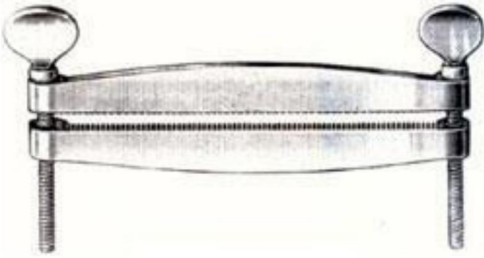

M-91-1204
Encartement 7cm.
2 3/4,

M-91-1205
18 1/2 cm, 7 1/4,

M-91-1206
Forged steel
18 1/2 cm, 7 1/4,

M-91-1301

Ear clamps for Dog, straight of light metal
11 1/2 cm, 4 1/2, 15 1/2 cm, 6 11/8,

M-91-1302

Ear clamps for Dog, straight of light metal
15 1/2 cm, 6 11/8,