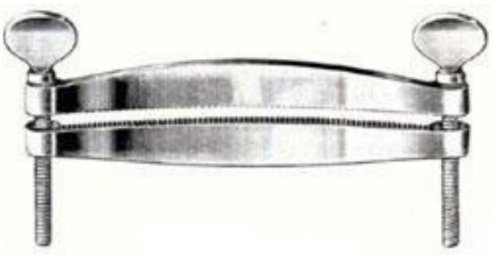

With wooden handle left & right side
19 cm, 7 1/2",

M-91-1103

With wooden handle
20 cm, 8",

Hoof Knife

M-91-1104

Stainless steel handle
20 cm, 8",

Vienna pattern

M-91-1105

36 cm, 14 1/8",

M-91-1106

Hoof Testing Forceps
30 cm, 11 3/4",

Strub
M-91-1201
30 cm, 11 3/4,

Nose Ring
M-91-1202
2" inside diameter, with safety screw
30 cm, 11 3/4,

Mouth Gags
M-91-1203
10 1/2 cm, 4 1/8, 15 cm, 6,

M-91-1204
Encartement 7cm.
2 3/4,

M-91-1205
18 1/2 cm, 7 1/4,

M-91-1206
Forged steel
18 1/2 cm, 7 1/4,

M-91-1301

Ear clamps for Dog, straight of light metal
11 1/2 cm, 4 1/2, 15 1/2 cm, 6 11/8,

M-91-1302

Ear clamps for Dog, straight of light metal
15 1/2 cm, 6 11/8,