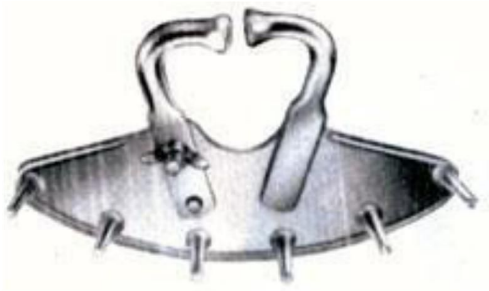

Sheep Shear
M-91-1404
Stainless steel
Large Size 14,

Hoof Shears
M-91-1405
Curved on flat scissors
For Sheep, 8,

Torsion fork
M-91-1406
With Fixation bar stainless steel
For Sheep, 8,

Fig. 2
Oliver

Boley Gauge
M-91-1501
Screw lock
10 cm, 4",

Vernier Caliper
M-91-1502
11 1/2cm 4 1/2,

Veterinary Pal Caliper
M-91-1503
10 cm, 4,

Lwanson Clipper
M-91-1504
All uses, for metal- for wax
10 cm, 4,

M-91-1601
Caw Cutter, side action
60 cm, 23 1/2,

M-91-1602
Barnes Dehorner (American Pattern)
60 cm, 23 1/2,

M-91-1603
For calves age 3 - 6 months
60 cm, 23 1/2,

Hoof- and Claw Cutter
M-91-1604
(our popular model)
41 cm, 16,

Krause
M-91-1605
Milk sucking preventer
41 cm, 16,

Wide Toothed
M-91-1606
Clipper with wooden handle
41 cm, 16,